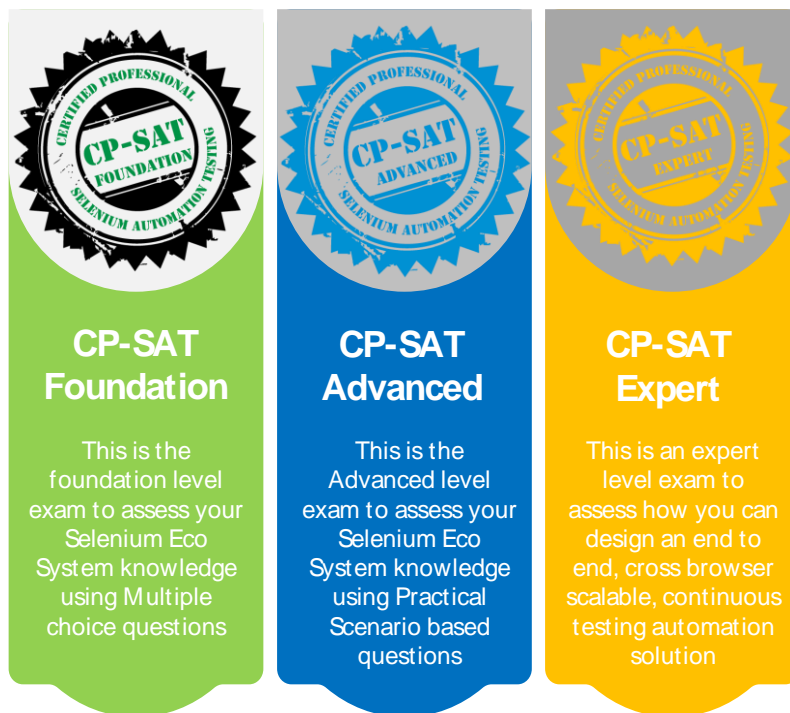

CP-SAT new pattern explained

CP-SAT NEW PATTERN EXPLAINED

CP-SAT certification pattern has now been revamped.

After completing 9 years of existence, CP-SAT certification program in its new Avatar has three levels. **Foundation, Advanced and Expert**. This has been done to keep us in line with the numerous feedback that we have received in recent times.

Story so far (9 years and counting)

Certified Professional Selenium Automation Testing - CP-SAT has now become an industry standard which has helped organizations gauge the knowledge and expertise of an individual for Selenium Automation. CP-SAT was launched in 2013 with the intent of not only imparting practical and hands knowledge but also help the industry get the best talent in the automation arena.

The world of automation has grown exponentially over the years now and is ever expanding on a rapid scale. Every project demand “automation” at least on some level. One of the distinguishing factors of CP-SAT certification is the intensive practical assessment which not only tests an individual’s grasp on concepts but also tests the ability to build automation frameworks along with out of the box approach to solve the problems.

CPSAT is probably the only certification across the globe which not only tests theoretical knowledge but also gives enough emphasis to the practical skill set. This has made CPSAT unique in the certification space. CP-SAT has become the #1 globally recognized selenium certificate program.