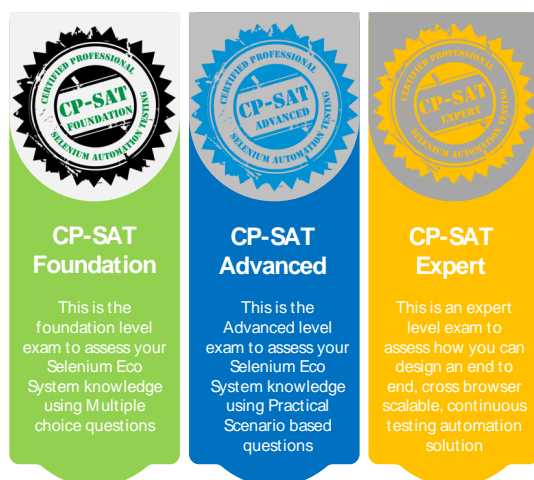

CP-SAT new pattern explained

The certification program is not only about Selenium but the Selenium Ecosystem which includes testing frameworks, tools, and technology, which together brings the best out of Selenium.

Since its inception CP-SAT has covered a long journey, there have been various revisions in the learning objectives. This has helped CP-SAT program keep itself abreast with the latest developments to match the industry standards. Along with the program development, significant changes have occurred over the years in the examination pattern as well. The examination pattern till now had a 1-hour theory examination followed by an intensive 2.5-hour practical examination. This pattern warranted a continuous availability of a candidate for 3.5 hours (1 hour Theory + 2.5 hours Practical) which was difficult for a working professional to manage.

The new pattern has now 3 levels

1. **CP-SAT Foundation** (MCQ Based examination - 1 hour with minimum passing criteria of 70 %)

2. **CP-SAT Advanced** (Practical Assessment - Scenario based questions which would need participants to solve the questions and submit the codebase for evaluation)

3. **CP-SAT Expert (Practical - solutioning based)** - Expert level exam would need participants to design an end to end, cross browser scalable, continuous testing automation solution.

In this new pattern, the examination will be conducted as follows

1. **CP-SAT Foundation Examination:** This will now be a self-proctored examination which you can take at any time at your convenience - examination credentials will be shared with the candidate 24 hours in advance before the preferred date of the examination. The foundation exam is 1 hour exam, having 50 multiple choice questions. Total duration for the exam is 60 minutes and passing percentage is 70%.
2. **CP-SAT Advanced Examination** - This will be a proctored examination wherein you need to select time slots for appearing the examination. It must be noted that to appear for CPSAT Advanced examination - it is mandatory to clear the CPSAT Foundation Examination. CP-SAT Advanced exam is 2.5 hour (150 minute) practical exam
3. **CP-SAT Expert Examination** - This will be a proctored examination wherein you need to select time slots for appearing the examination. It must be noted that to appear for CPSAT expert examination - it is mandatory to clear the CPSAT Foundation and CP-SAT Advanced Examination. CP-SAT Expert exam is 3-hour (180 minute) exam. Followed by a live presentation of 30 minutes to a Jury